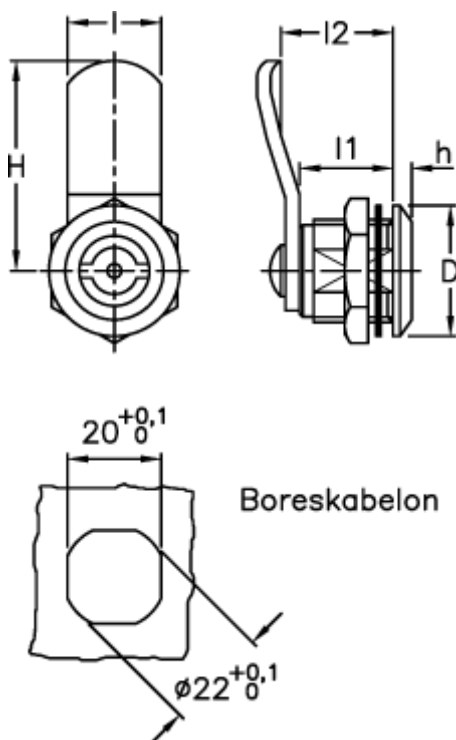

Data Sheet

Article number: 2310421321

Description: E+G Latch w/recessed key
CQ/A-45-30

Measures

D = 28

H = 45

h = 4

l = 20

l1 = 20

l2 = 30